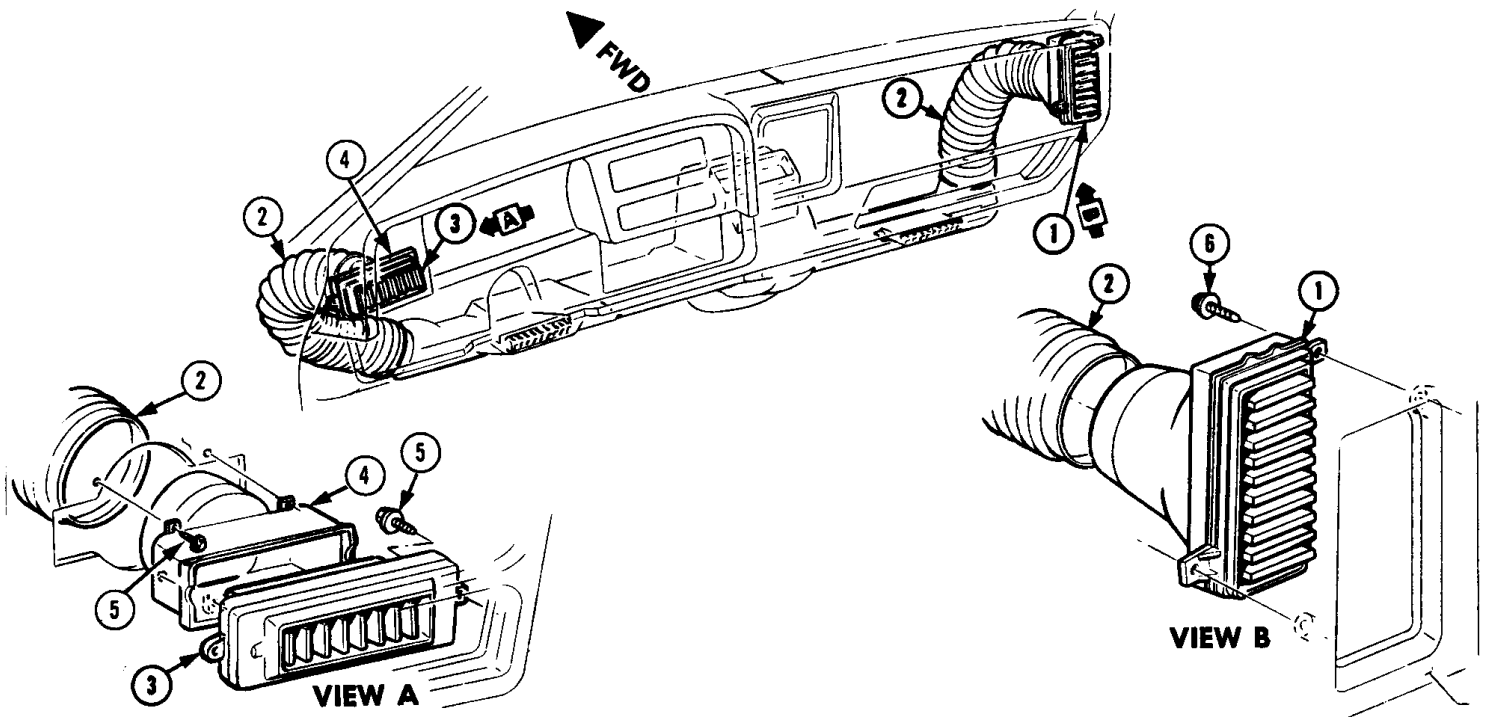

### 1973-75 CHEVELLE, EL CAMINO AND GMC SPRINT A/C LAP COOLERS

Key	Description	Part No.	Qty.	Group
1	OUTLET ASSY., Centre .....	3998483	1	9.262
2	"U"-NUT (8-18) .....	S.S.	AR	8.921
3	SEAL .....	3998484	1	9.260
4	AIR OUTLET ASSY., Right Hand .....	3998482	1	9.262
5	SCREW (8-18 x 5/8) .....	S.S.	AR	8.977

Key	Description	Part No.	Qty.	Group
	WASHER (5/16 x 3/4) .....	S.S.	AR	8.929
6	SCREW, Oval Head (8-18 x 5/8) .....	S.S.	AR	8.977
7	AIR OUTLET ASSY., Left Hand .....	3998457	1	9.262
8	STRAP, Centre Duct .....	6262614	1	9.260

### 1973-75 CHEVELLE, EL CAMINO AND GMC SPRINT AIR CONDITIONING SIDE OUTLETS, DUCT AND HOSES

Key	Description	Part No.	Qty.	Group
1	OUTLET, Side Right .....	3998444	1	9.262
2	HOSE (3 - 1/4) .....	S.S.	AR	8.962
3	OUTLET, Side Left .....	3998443	1	9.262

Key	Description	Part No.	Qty.	Group
4	ADAPTER, Side Outlet Left .....	3998485	1	9.262
5	SCREW (#8-18 x 1/2) .....	S.S.	AR	8.977
6	SCREW (#8-18 x 5/8) .....	S.S.	AR	8.977