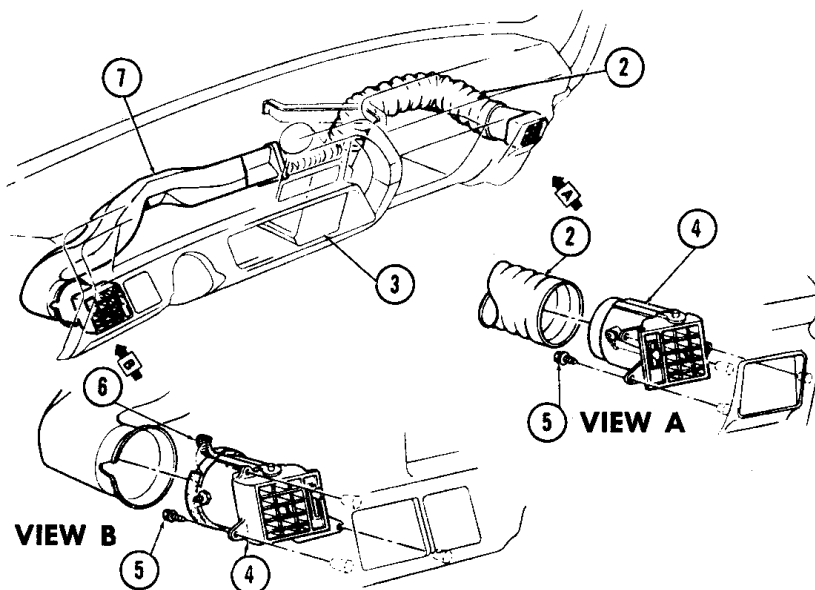

1970-72 CHEVELLE AIR CONDITIONING LAP COOLERS

Key	Description	Part No.	Qty.	Group
1	NUT (8-32)	S.S.	AR	8.915
2	OUTLET ASSY., Lower R.H. — 1970/All—1971/All 1st Type with Bright Finish	3992196	1	9.262
	— 1971/All 2nd Type with Painted Finish, 1972/All	3992196	1	9.262
3	HOSE, L.H. & R.H.	3119719	2	9.260

Key	Description	Part No.	Qty.	Group
4	OUTLET ASSY., Lower L.H. — 1970/All—1971/All 1st Type with Bright Finish	3967957	1	9.262
	— 1971/All 2nd Type with Painted Finish, 1972/All	3992195	1	9.262
5	SCREW ASSY. (8-18 x 1 1/8)	S.S.	AR	8.977
6	SCREW (8-18 x 3/4)	S.S.	AR	8.977
7	COVER	3965459	1	6.518

1970-72 CHEVELLE A/C SIDE OUTLETS, DUCTS & HOSES

Key	Description	Part No.	Qty.	Group
2	HOSE (3 In. I.D. x 72)	1234987	AR	8.962
3	DISTRIBUTOR DUCT	3992154	1	9.262
4	OUTLET ASSY., L.H. OUTLET ASSY., R.H.	6262669 3998448	1	9.262
5	SCREW (10-16 x 5/8)	S.S.	AR	8.977

Key	Description	Part No.	Qty.	Group
6	SEAL	3942649	1	9.260
7	DUCT — All Exc. Opt. Gauges, S.S. or Monte Carlo	3963791	1	9.262
	— All with Gauges, S.S. or Monte Carlo	3967977	1	9.262