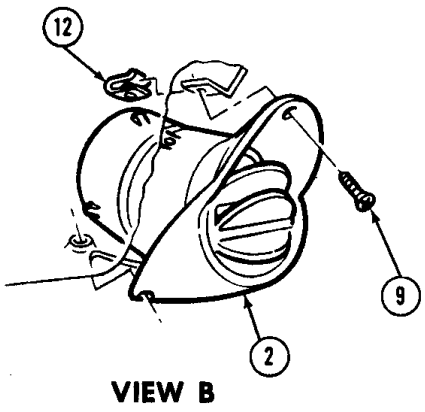

VIEW A

VIEW B

VIEW C

### 1969 CHEVELLE A/C SIDE OUTLETS

Key	Description	Part No.	Qty.	Group
1	HOSE (Cut as Required)	1234278	AR	9.260
2	BEZEL — Paint to Match — Right	3946966	1	9.262
	— Left	3937185	1	9.262
3	SCREW (10-16 x 3/4)	S.S.	AR	8.977
4	DUCT	3942634-33	1	9.262
5	RETAINER	DISC	1	9.264
6	ADAPTER	3906099	2	9.262
7	SEAL	3919562	4	9.260
8	DEFLECTOR	331918	2	9.262

Key	Description	Part No.	Qty.	Group
9	SCREW (8-18 x 5/8)	S.S.	2	8.977
10	SUPPORT — Removed from Service	N.S.	—	—
11	SCREW (10-16 x 1/2)	S.S.	AR	8.977
12	NUT, "U" (8-18)	S.S.	AR	8.921
13	NUT, "J" (8-18)	S.S.	AR	8.921
14	NUT, "U" (8-15)	S.S.	AR	8.921
15	HOSE (3 in. I.D. x 72 in.)	1234987	AR	8.962