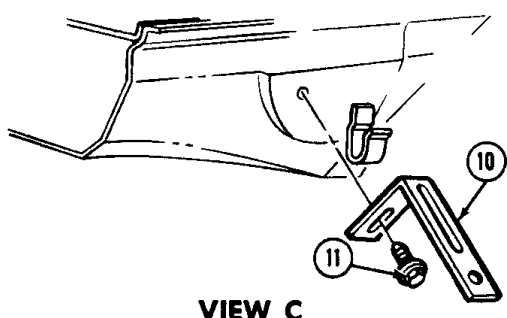

VIEW A

VIEW B

VIEW C

### 1969 CHEVELLE A/C SIDE OUTLETS

Key	Description	Part No.	Qty.	Group
1	HOSE (Cut as Required)	1234278	AR	9.260
2	BEZEL — Paint to Match — Right	3946966	1	9.262
	— Left	3937185	1	9.262
3	SCREW (10-16 x 3/4)	S.S.	AR	8.977
4	DUCT	3942634-33	1	9.262
5	RETAINER	DISC	1	9.264
6	ADAPTER	3906099	2	9.262
7	SEAL	3919562	4	9.260
8	DEFLECTOR	331918	2	9.262

Key	Description	Part No.	Qty.	Group
9	SCREW (8-18 x 5/8)	S.S.	2	8.977
10	SUPPORT — Removed from Service	N.S.	—	—
11	SCREW (10-16 x 1/2)	S.S.	AR	8.977
12	NUT, "U" (8-18)	S.S.	AR	8.921
13	NUT, "J" (8-18)	S.S.	AR	8.921
14	NUT, "U" (8-15)	S.S.	AR	8.921
15	HOSE (3 in. I.D. x 72 in.)	1234987	AR	8.962