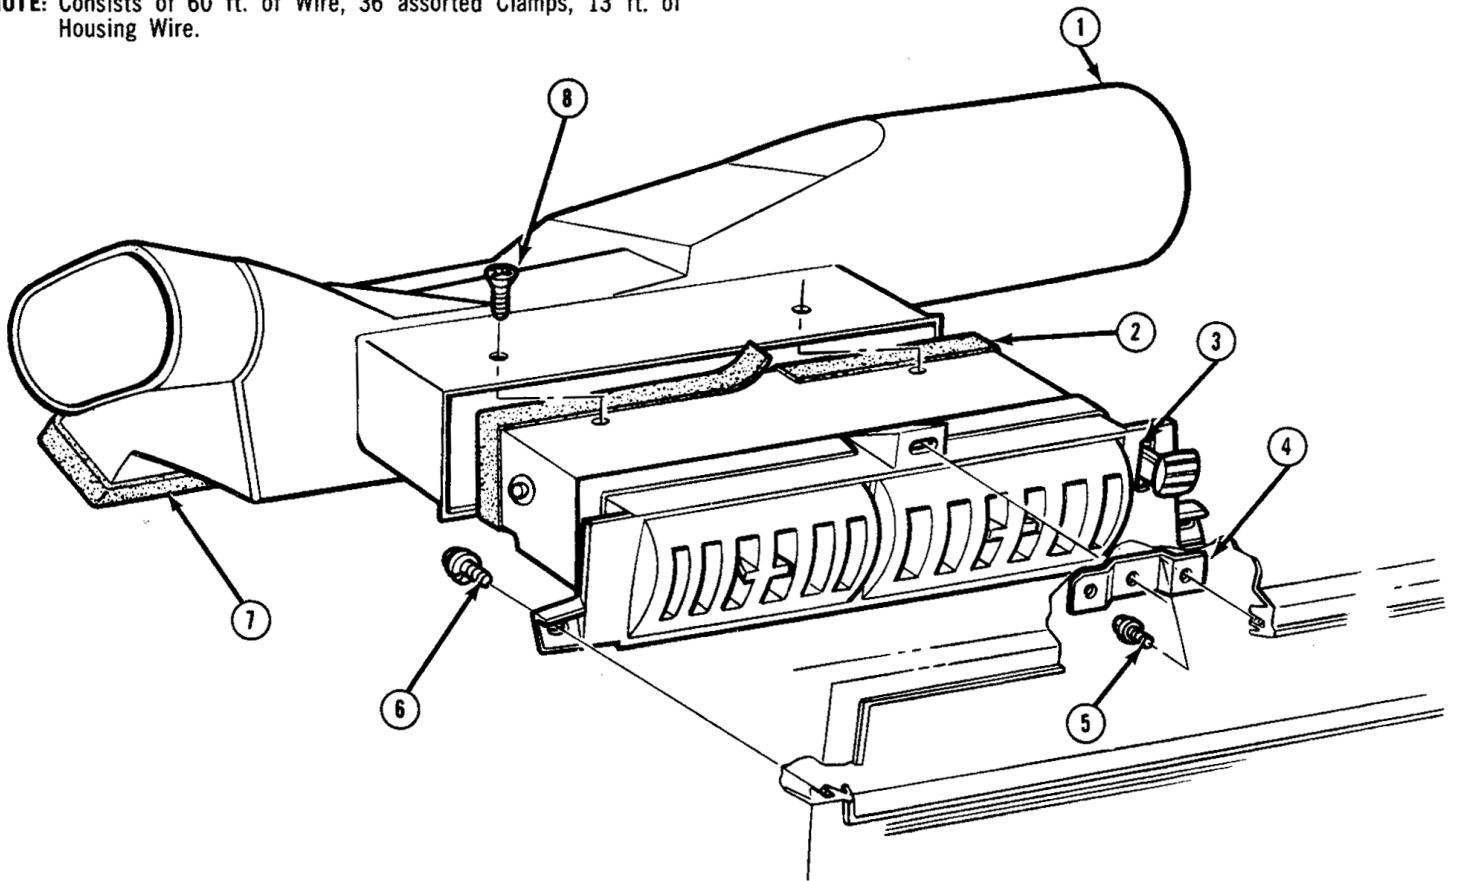

### 1969 CHEVELLE AIR CONDITIONING SIDE OUTLETS AND AIR SHUT OFF CABLES

Key	Description	Part No.	Qty.	Group
1	SCREW (10-16 x 7/8)	S.S.	AR	8.977
2	CABLE ASSY. — See Note	6258364	AR	9.787
3	“J” NUT (8-18)	S.S.	AR	8.921
4	NUT (5/2)	S.S.	AR	8.921
5	SCREW (10-16 x 7/8)	S.S.	AR	8.977

NOTE: Consists of 60 ft. of Wire, 36 assorted Clamps, 13 ft. of Housing Wire.

Key	Description	Part No.	Qty.	Group
6	BEZEL — Black	3949833	2	9.789
	— Green	DISC	2	9.789
	— Red	DISC	2	9.789
7	SCREW (#8-18 x 7/8)	S.S.	AR	8.977

### 1969 CHEVELLE AIR CONDITIONING CENTRE OUTLET

Key	Description	Part No.	Qty.	Group
1	DUCT	3942683	1	9.262
2	SEAL	3929027	1	9.262
3	OUTLET ASSY.	3942682	1	9.262
4	BRACKET	N.S.	—	—

Key	Description	Part No.	Qty.	Group
5	SCREW (#8-18 x 3/8)	S.S.	AR	8.977
6	SCREW (#8-18)	S.S.	AR	8.977
7	SEAL	3929027	1	9.260
8	SCREW (8-18 x 1/2)	S.S.	AR	8.977